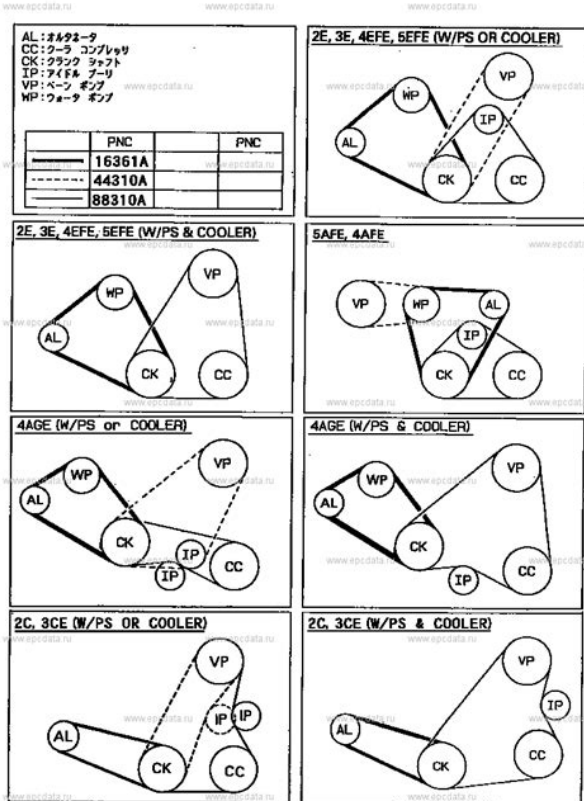

160672

See 45 results for Toyota Corolla 5a engine at the best prices, with the cheapest used car starting from KSh 150,000. 721 is its final drive ratio. I got this car in a fairly good condition though there was a ton of work that needed to be done on it. The Toyota Corolla Levin and the Toyota Sprinter Trueno are small, almost identical, lightweight, compact sports coupes which were produced by Toyota from 1972 to 2004. It runs on a small but efficient engine and is reliable and comfortable to drive. First check if this is a original G touring by checking chassis number if it s a original one chassis number come as EAE100G and rear suspension system is coil spring than leaf spring any ways is this car is auto or manual. It was very drivable though. Free shipping for many products. Engine, chassis, body and and electric spare parts for AE100 Corolla. Toyota Engine Repair Manual; Toyota Avensis Service Manual; Toyota Avalon Service Manual; Toyota Alex. Motor Era offers service repair manuals for your Toyota Corolla DOWNLOAD your manual now. Looking for more second hand cars. Explore Toyota Corolla for sale as well. New and used Toyota Corolla Ce 100 Riyasewana price list. If searching for a book Toyota corolla ae100 user manual in pdf format, then you ve come to loyal website. A set of 14 Enkei Rivazza wheels have been added by the previous owner but otherwise the exterior maintains a stock appearance. The station wagon model is called the Toyota Corolla Fielder in Japan, and the fivedoor the Toyota Corolla Runx launching in 2001. Toyota Corolla Ce 100 Cars for sale in Sri Lanka. Toyota is the largest car manufacturer and the largest company in Japan. 1999 Toyota Corolla Owners Manuals. Toyota COROLLA Spare Parts Online Catalog 2019, Japan market. 1996 Toyota Corolla Owners Manuals. Find Toyota Corolla Cars for sale by owner or from a trusted dealer in Kenya.

<https://newhotelcolombia.com/images/94-ford-bronco-repair-manual.pdf>