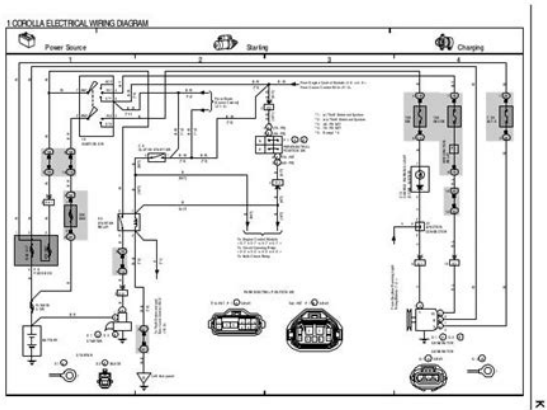

<http://fscl.ru/content/boss-gt-6b-manual>

Com, mainly located in Asia. Corolla owners are having the most trouble with the engine 29%, transmission 11%, and the interior 10%. The Corolla E100 was the seventh generation of cars sold by Toyota under the Corolla nameplate. The full list is available on CarComplaints. It s one of the bestselling cars of all time, a car which shaped the very automotive world we live in today. Electronic catalog for Corolla with AE100 frame. The Toyota Corolla was introduced in 1966 and became the bestselling car worldwide by 1974. The fuel tank has a volume of 50. JDM Toyota Corolla AE100 AE101 E100 Tail Lamps Lights Wagon TOURING 199700 OEM Features 1 pairs Wagon Spec Fatory Tail lamp 100% Toyota Used Article made in Japan Tested and checked in working good condition before we remove it from the vehicle Buy With confidence With some light wear on it due. Com offers 587 toyota corolla ae100 parts products. Explore the complete specs of Toyota Corolla Touring Wagon L Touring Limited about engine, fuel, dimensions, suspension, drive train and cost. This generation Corolla was larger, heavie. We ve listed the most common owner complaints below. Actually what is L touring means. Is it luxury touring or limited touring. What is the difference between both. Thanks, Tilvin. Find an affordable Used TOYOTA COROLLA TOURING WAGON with No. About 0% of these are Car Fenders, 13% are Auto Lighting System, and 6% are Engine Mounts. Quelle que soit la version que vous choisissiez, la Corolla vous aidera a atteindre votre destination dans la vie. Wiring Diagrams, Spare Parts Catalogue, Fault codes free download Wiring Diagrams, Spare Parts Catalogue, Fault codes free download Toyota Corolla PDF Manual Wiring Diagrams. The Toyota Corolla Levin FZ has a 5speed manual transmission. New and used Toyota Corolla L Touring Ae100 Riyasewana price list. For more info on this car or other JDM cars join our forums for free at or visit our main site. Select complectation for Toyota COROLLA.

<https://osteonad.com/images/94-ford-econoline-van-manual.pdf>